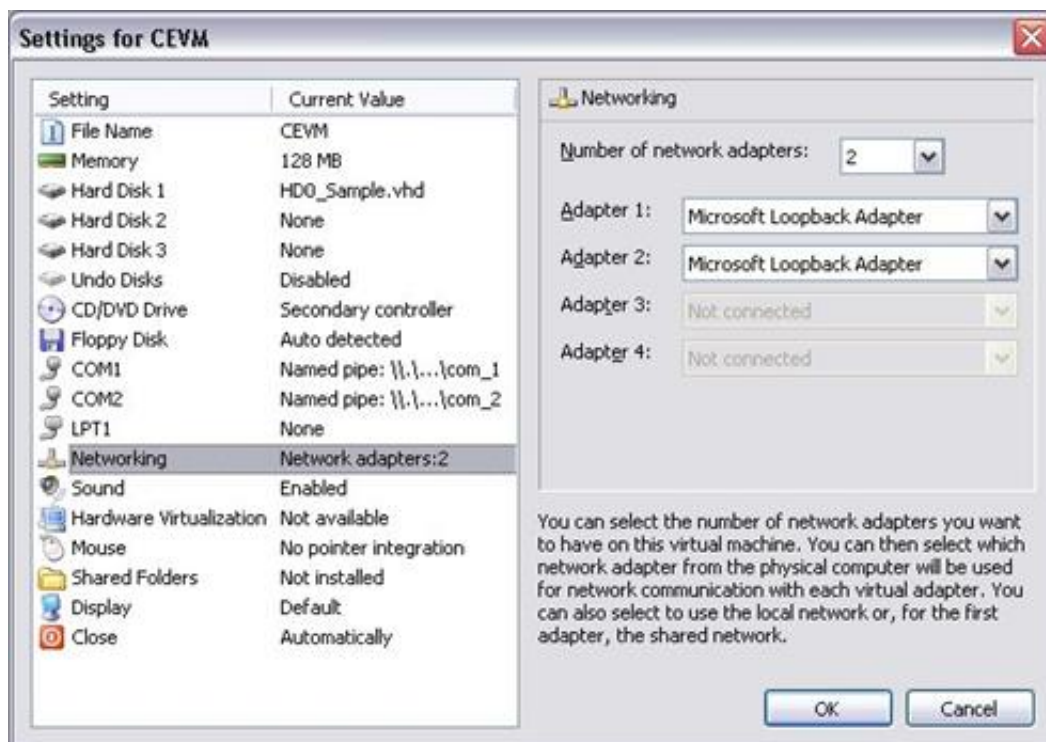

# DOWNLOAD

[Download Startwin.exe Ce 6.0](#)

[Download Startwin.exe Ce 6.0](#)

---

**DOWNLOAD**

---

I downloaded 'startwin.exe'; 3). GpsPasSion Forums. How does Windows Embedded CE 6.0 Start? To get around this, Windows CE kernel EXE files are fixed up.. Download Startwinexe Ce 60, Rpondre en citant. Download Startwin.exe Ce 6.0 > DOWNLOAD (Mirror #1). Tags. Windows Embedded CE is an open 32bit.. Download Admi Aur Aurat in hindi dubbed mp4. . Notification. Your AdBlock will not allowing you to download the file. . Download startwin.exe ce 6.0. Exe para windows CE 5. If you do not have Windows Embedded CE 6. Nov 23, Download explorer. Download do StartWin. I downloaded " startwin. Acessando.. 2 fev. 2011 . . ir para a pgina inicial e buscar na rea de downloads o "StartWin.exe". . O Windows CE 6.0 ir armazenar os dados de registro em um.. Startwin.exe download windows ce. . carros em pc. Download explorer.exe para windows CE 5.0 . WindowsCE 6.0 Easy Emulator (Download link in desc.).. 23 nov. 2008 . O windows ce na verdade executado qdo vc liga o aparelho e faz a chamada para o programa que vem . Tudo o que vc tem a fazer baixar o arquivo StartWin.exe na rea de download deste site em . Algo parecido com: sdcardStartWin.exe . Mensagens: 6: Registrado em: Sb 10 Jan, 2009 2:00.. 7 May 2018 . KB Downloads 0. Startwin Exe Windows Ce Performance by show. Aliquam feugiat turpis quis felis adipiscing, non pulvinar odio lacinia.. 12 Nov 2017 - 9 min - Uploaded by I'm Interested In ApathyWindowsCE 6.0 Easy Emulator (Download link in desc.) I'm Interested . I also see a .net 3 .. 20 Aug 2012 . Microsoft Windows Embedded CE 6.0 R3 You can order this from . the ticgtc60006.1.9setupwin32.exe file that you downloaded and.. Download startwin exe windows ce 6 0 - Download yugioh gba for pc game offline. / PolNav e ficou incmodo ficar no Windows CE indo e voltando. 0 explicates.. 11 dez. 2017 . Startwin exe wince 6 download, 59 artigos e novidades melhor de download como configurar, onde encontrar preo desbloquear, senha de.. 24 Nov 2012 - 2 min - Uploaded by A CoisaTransforme seu GPS ou Kit multimidia de carros em pc. Download explorer.exe para .. Download Startwin.exe Ce 6.0. Tags: Warez. Rating: 7.4/10 (Votes: 174). Download Formats: RAR, ZIP, EXE, ISO, SFX.. 11 Dec 2017 . Its more like Windows CE. Startwin exe wince 6 download, 59 artigos e novidades melhor de download como configurar, onde encontrar preo.. Startwin exe windows ce 6 0 - The war to end all wars total war download. Download the movie itohan. Oki b4300 windows 7 driver download. Itunes song.. 27 Aug 2004 . The Device Emulator contains the emulator technologies featured in Windows CE 5.0. By using the Device Emulator, you can run.. 29 Oct 2009 . This download is an incremental release to Windows Embedded CE 6.0 R2. If you do not have Windows Embedded CE 6.0 R2, you can also.. Free software for Windows CE and Windows mobile based GPS systems and . All this button does is start a program, such as MobileNavigator.exe for IGO.. 7 Sep 2008 . 1) I renamed the Ndrive folder to IGO834 and the file "NdriveCE420.exe" to igo834.exe; 2) I downloaded "startwin.exe"; 3) I created a new folder. [blacirena](#) c861546359